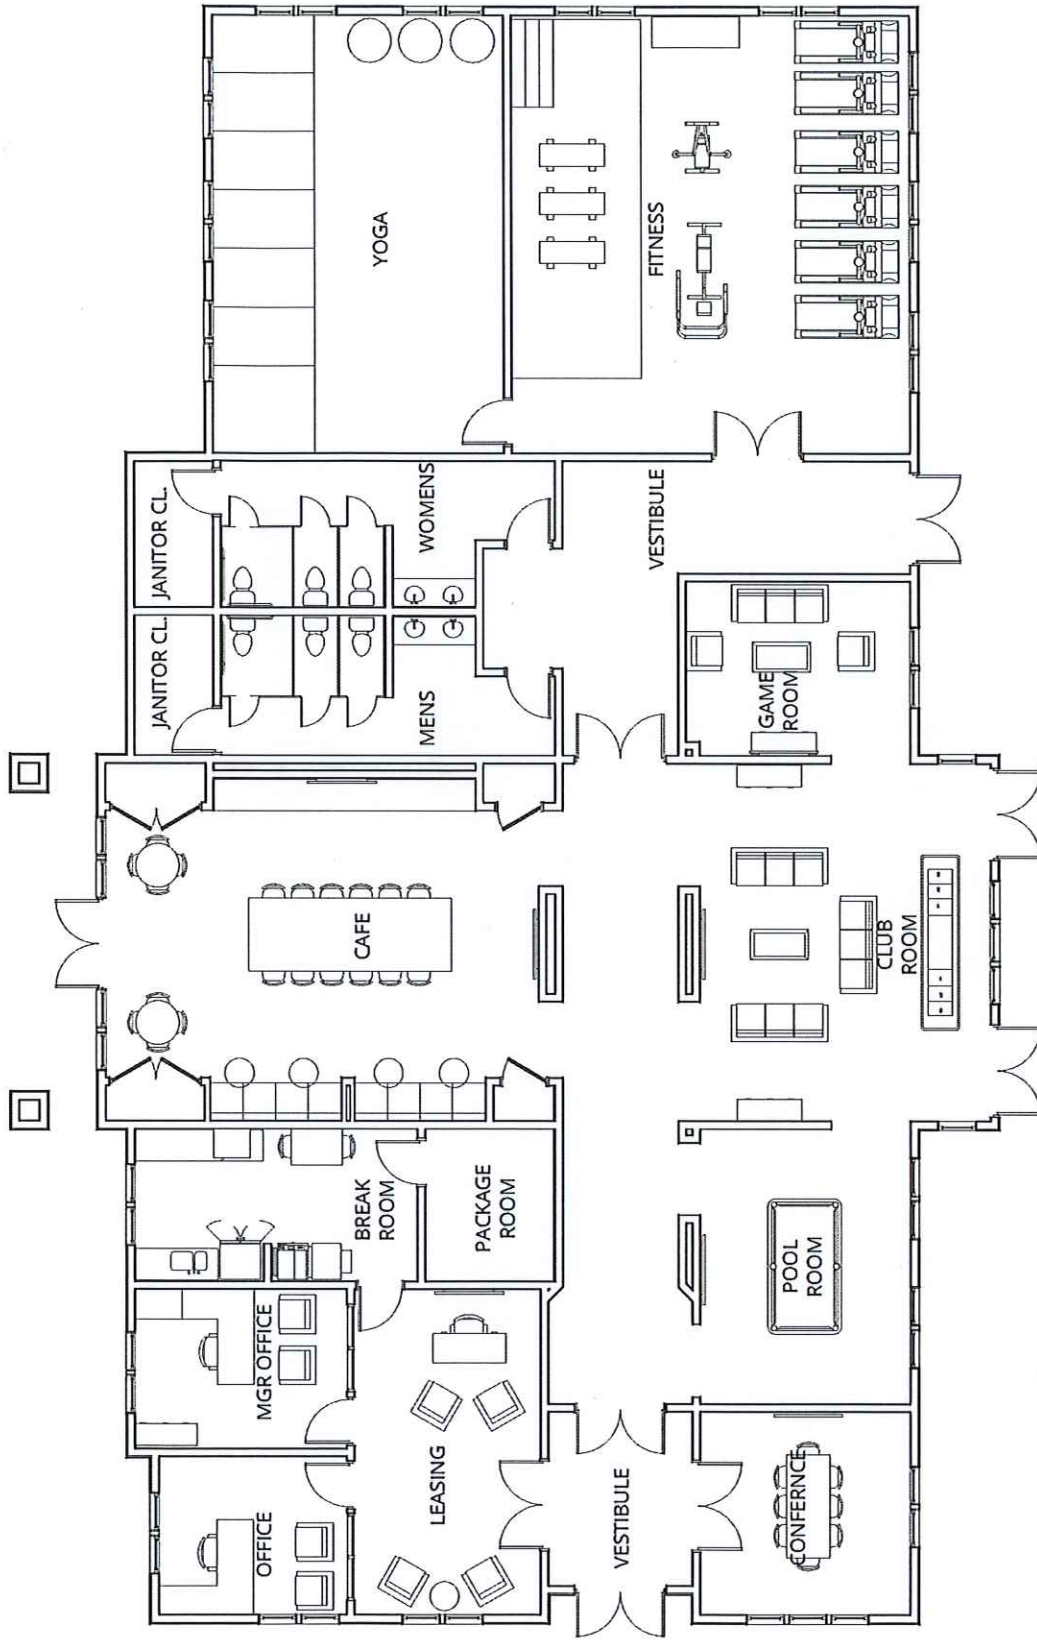

SITE PLAN

Madison at Glen Mills | Glen Mills, PA.

DECEMBER 19, 2017

LEASING OFFICE WITH AMENITIES, (6,100 SF)

Madison at Glen Mills | Glen Mills, PA.
 DECEMBER 19, 2017

SITE PHOTOS

CLUB HOUSE EXTERIOR DESIGN CONCEPTS

JDAVIS >

Madison at Glen Mills | Glen Mills, PA.

DECEMBER 19, 2017

CLUB HOUSE EXTERIOR DESIGN CONCEPT 1

Madison at Glen Mills | Glen Mills, PA.

DECEMBER 19, 2017

CLUB HOUSE EXTERIOR DESIGN CONCEPT 2

Madison at Glen Mills | Glen Mills, PA.