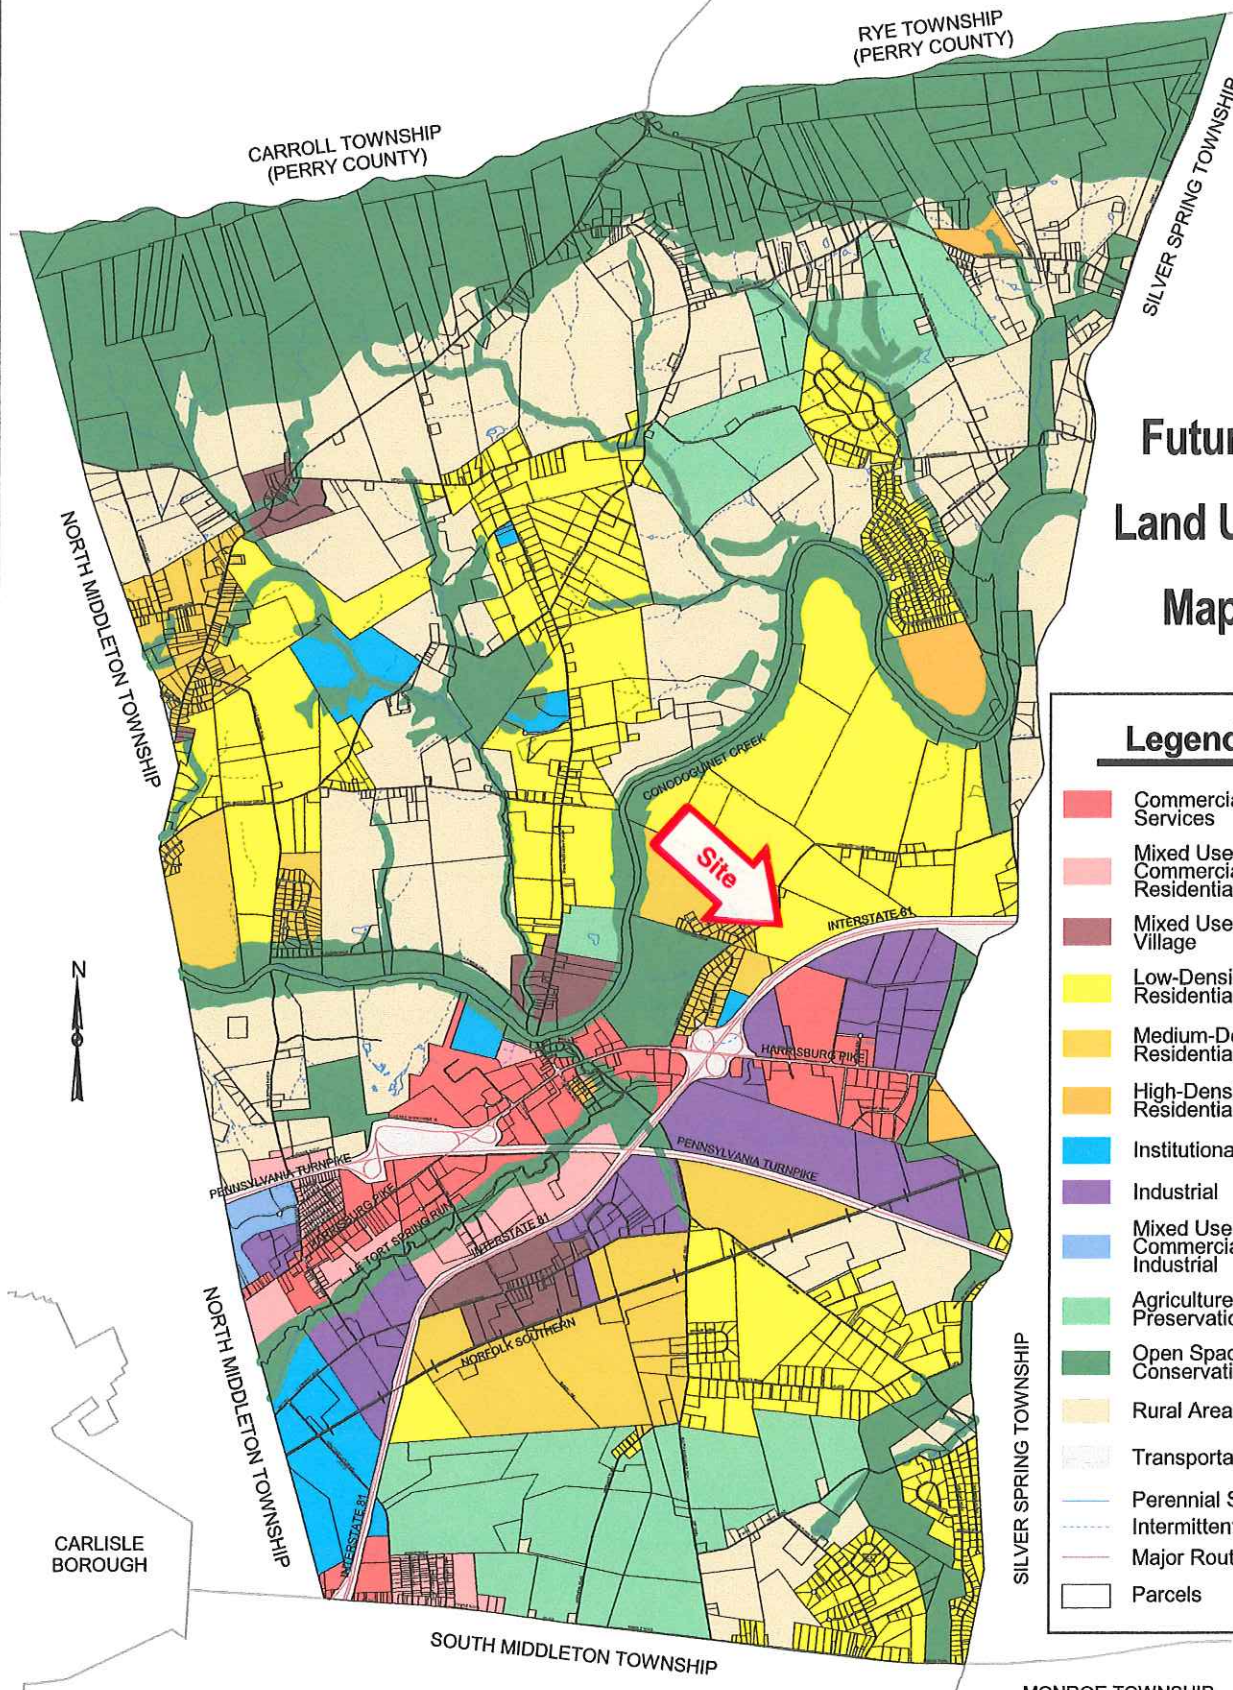

MIDDLESEX TOWNSHIP

(Cumberland County, Pennsylvania)

Future Land Use Map

Legend

- Commercial Services
- Mixed Use Commercial Residential
- Mixed Use Village
- Low-Density Residential
- Medium-Density Residential
- High-Density Residential
- Institutional
- Industrial
- Mixed Use Commercial Industrial
- Agriculture Preservation
- Open Space Conservation
- Rural Area
- Transportation
- Perennial Stream
- Intermittent Stream
- Major Routes
- Parcels

CARLISLE BOROUGH

Gonnert Fleming
Date: December 3, 2002
Projection: StatePlane NAD83

1:36000