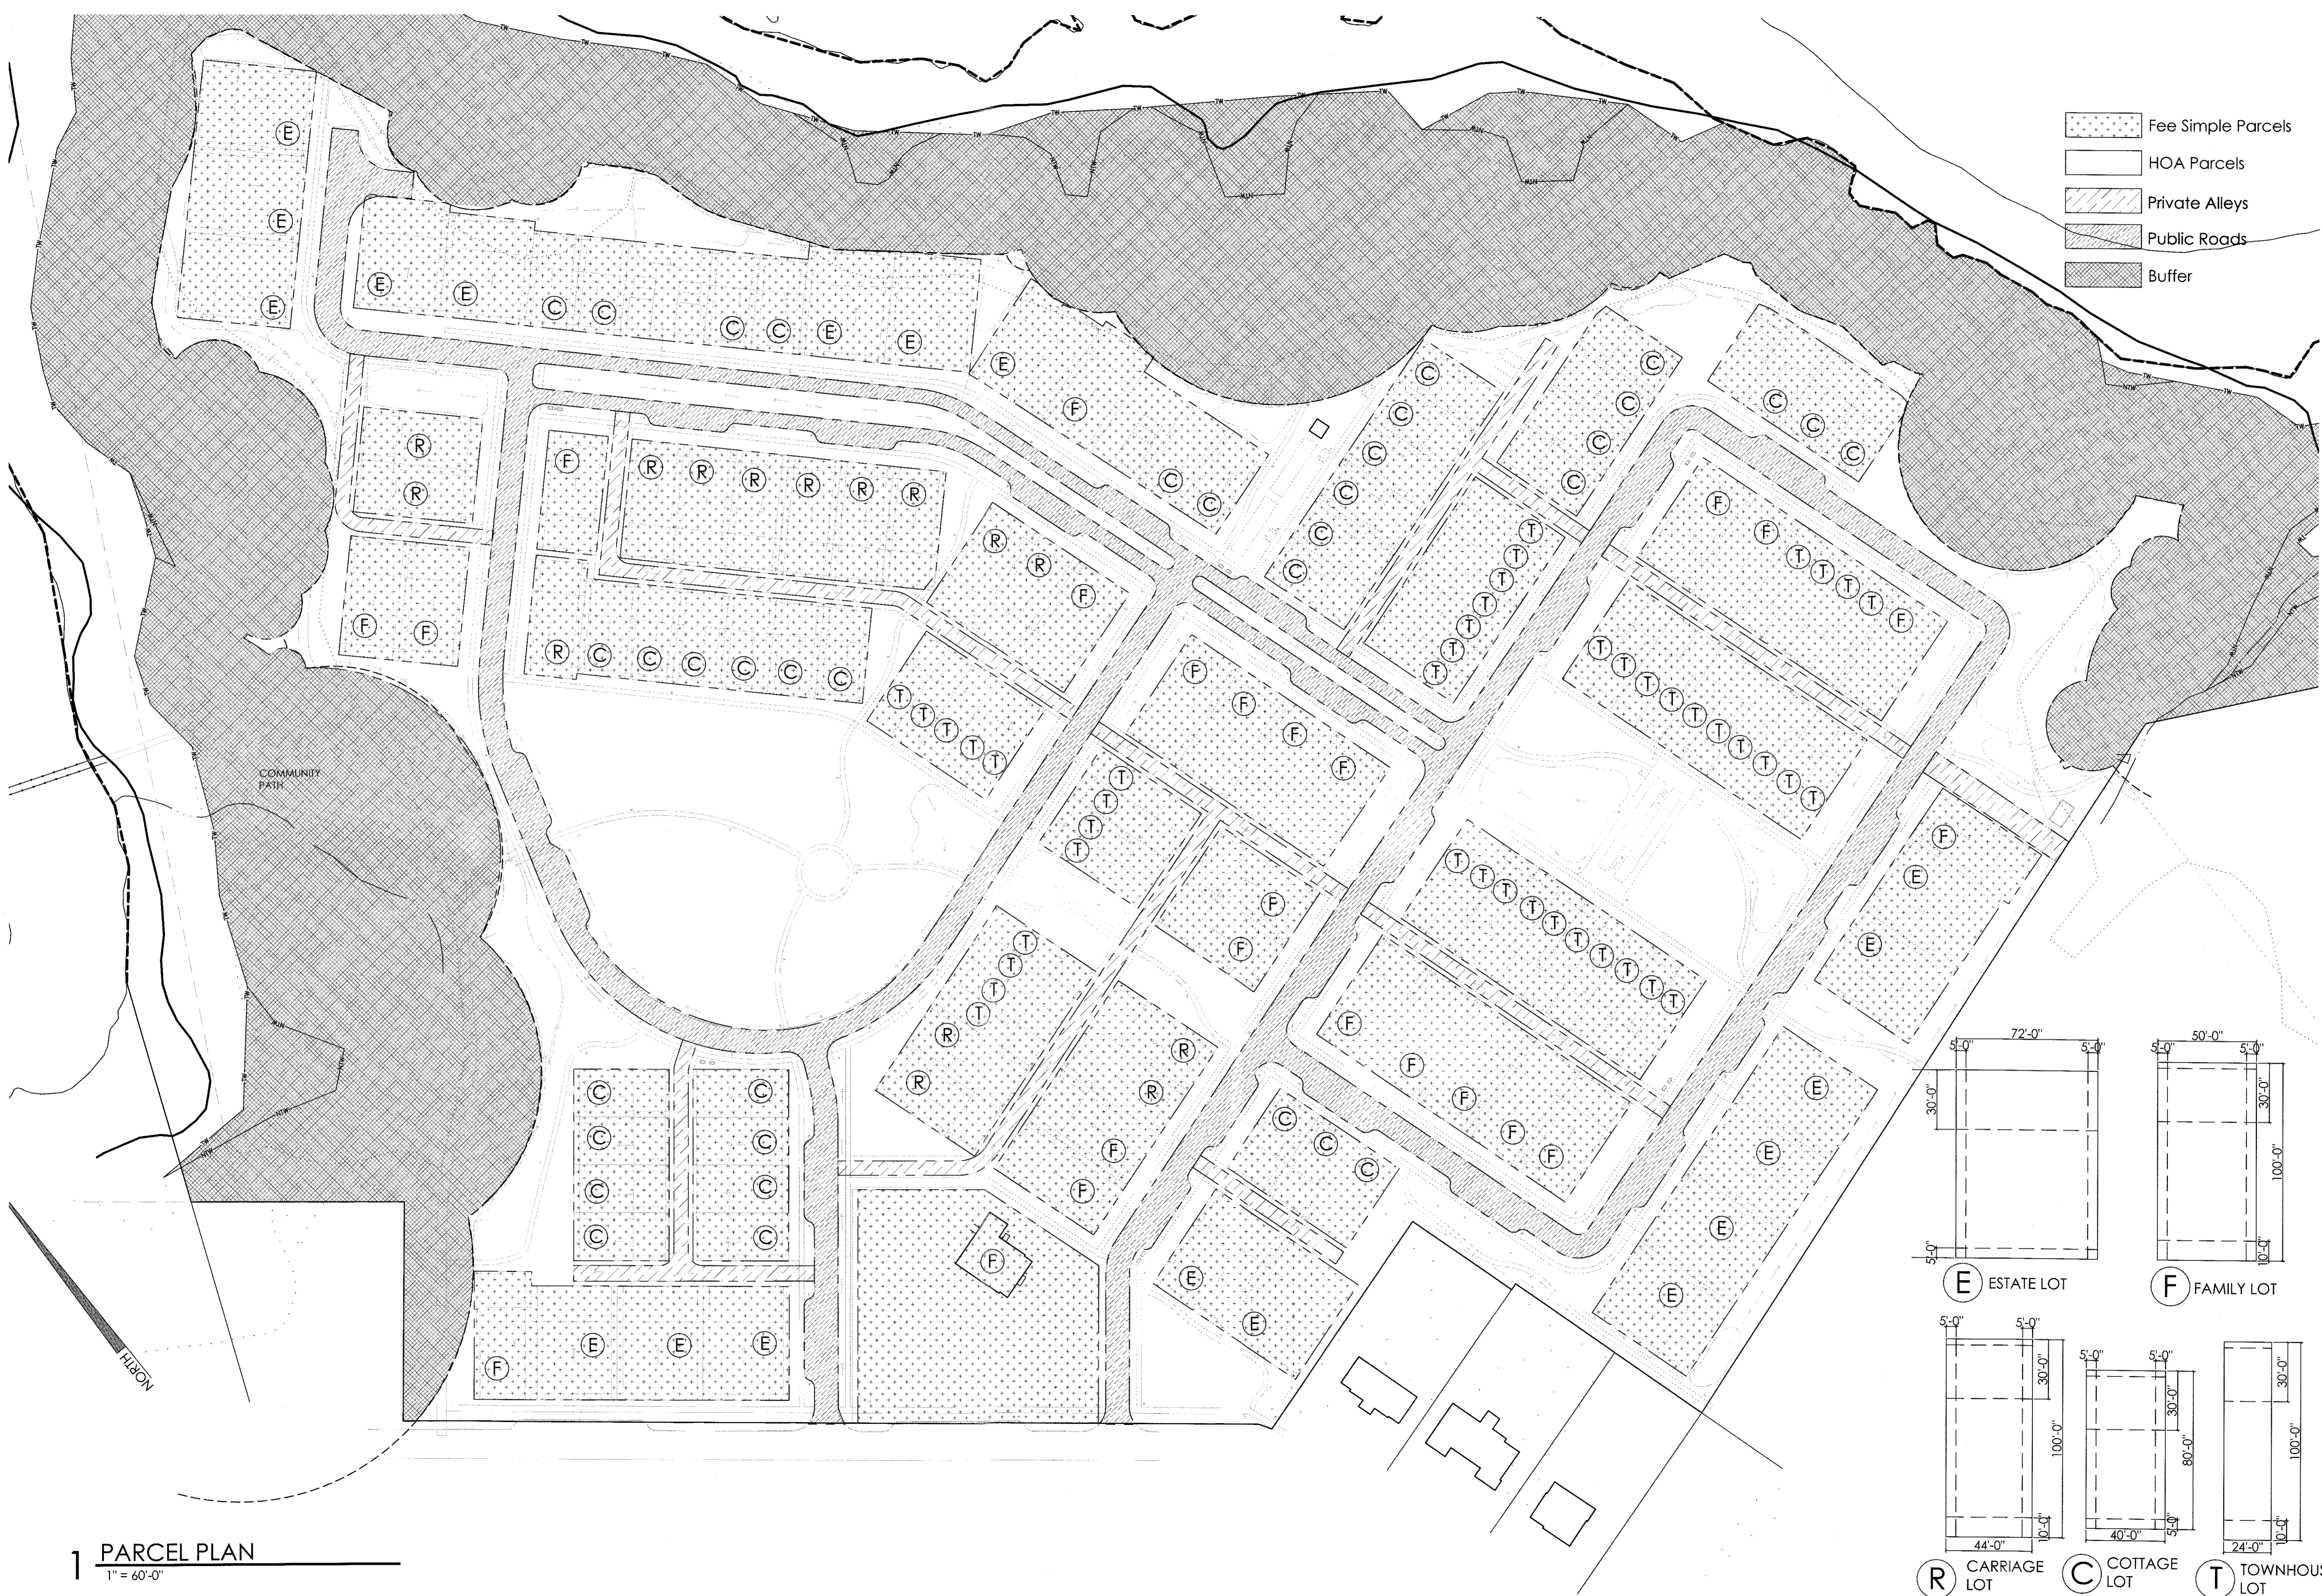

-  Fee Simple Parcels
-  HOA Parcels
-  Private Alleys
-  Public Roads
-  Buffer

1 PARCEL PLAN  
1" = 60'-0"

Centreville TND  
Carter Farm - Chesterfield  
Centreville, MD 21617

SET	DATE	DESCRIPTION
H	30 Dec 14	GA Submittal
G	29 Oct 14	Sketch Plan
F	17 Sep 14	Concept Plan
A	16 Jan 14	Progress Site

PROJECT NO: 13-CV  
CHKD BY: GPS

PARCEL MAP