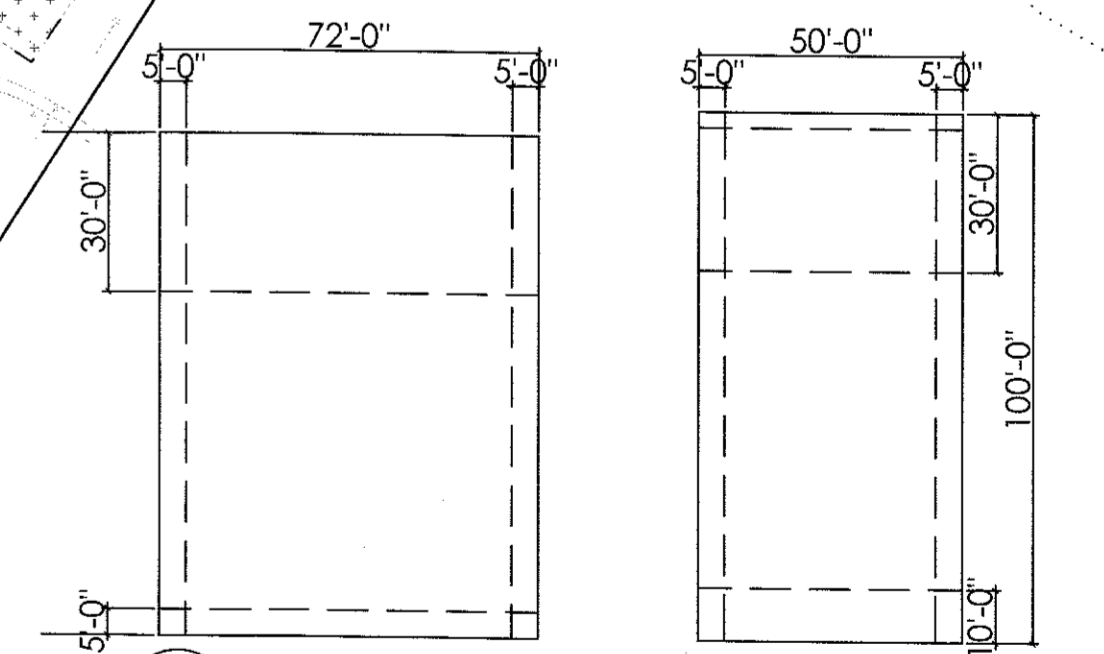

-  Fee Simple Parcels
-  HOA Parcels
-  Private Alleys
-  Public Roads
-  Buffer

1 PARCEL PLAN  
1" = 60'-0"

Centreville TND  
Carter Farm - Chesterfield  
Centreville, MD 21617

SET	DATE	DESCRIPTION
H	30 Dec 14	GA Submittal
G	29 Oct 14	Sketch Plan
F	17 Sep 14	Concept Plan
A	16 Jan 14	Progress Site