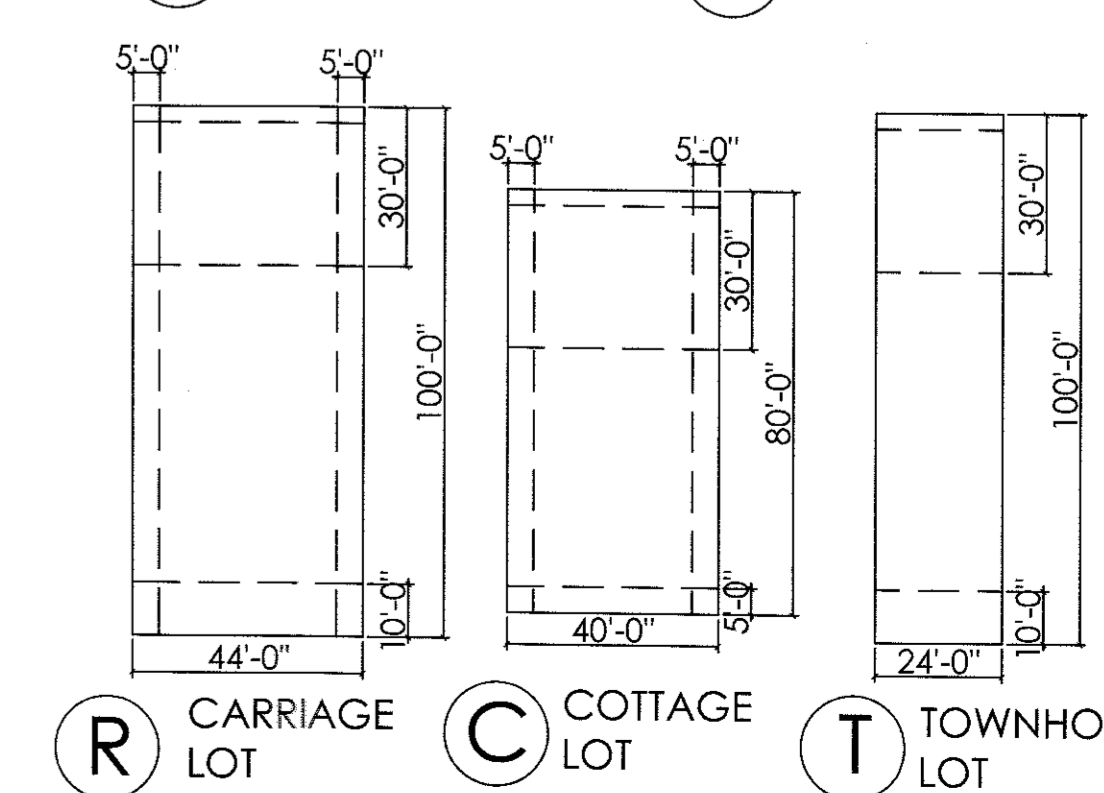

-  Fee Simple Parcels
-  HOA Parcels
-  Private Alleys
-  Public Roads
-  Buffer

1 PARCEL PLAN  
1" = 60'-0"

Centreville TND  
Carter Farm - Chesterfield  
Centreville, MD 21617

SET	DATE	DESCRIPTION
H	30 Dec 14	GA Submittal
G	29 Oct 14	Sketch Plan
F	17 Sep 14	Concept Plan
A	16 Jan 14	Progress Site