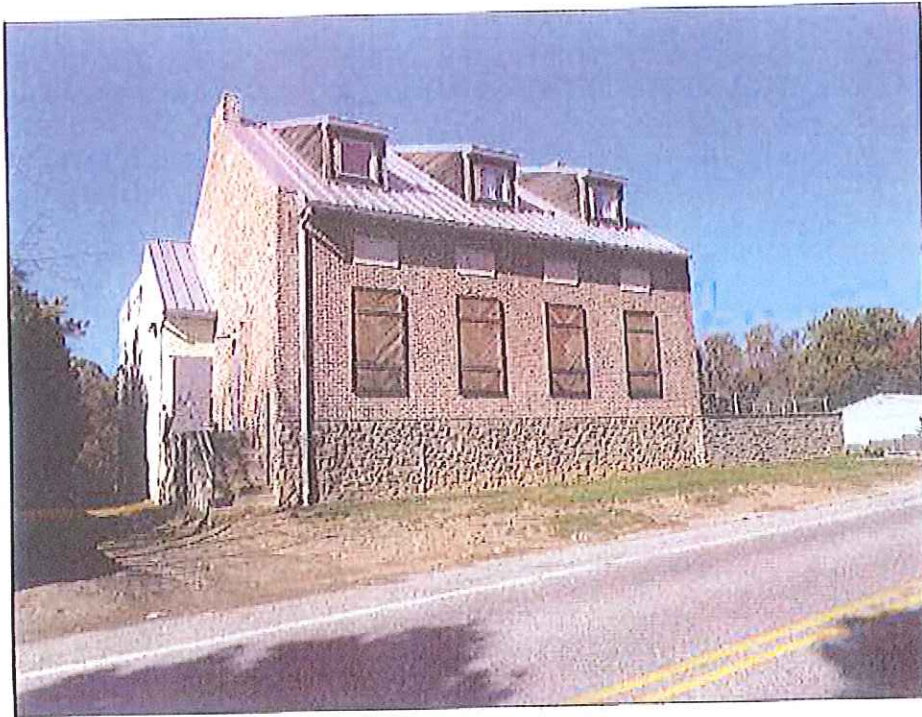

1. PHOTOGRAPHS OF SUBJECT

DATE PHOTOGRAPHS TAKEN  
October 25, 2011

1215 NEW LONDON ROAD  
VIEWING SUBJECT PROPERTY

**VIEWING FRONT ELEVATION**

**VIEWING REAR ELEVATION**

**VIEWING HVAC SYSTEM**

**VIEWING HOT WATER TANKS**

VIEWING ALONG NEW LONDON ROAD