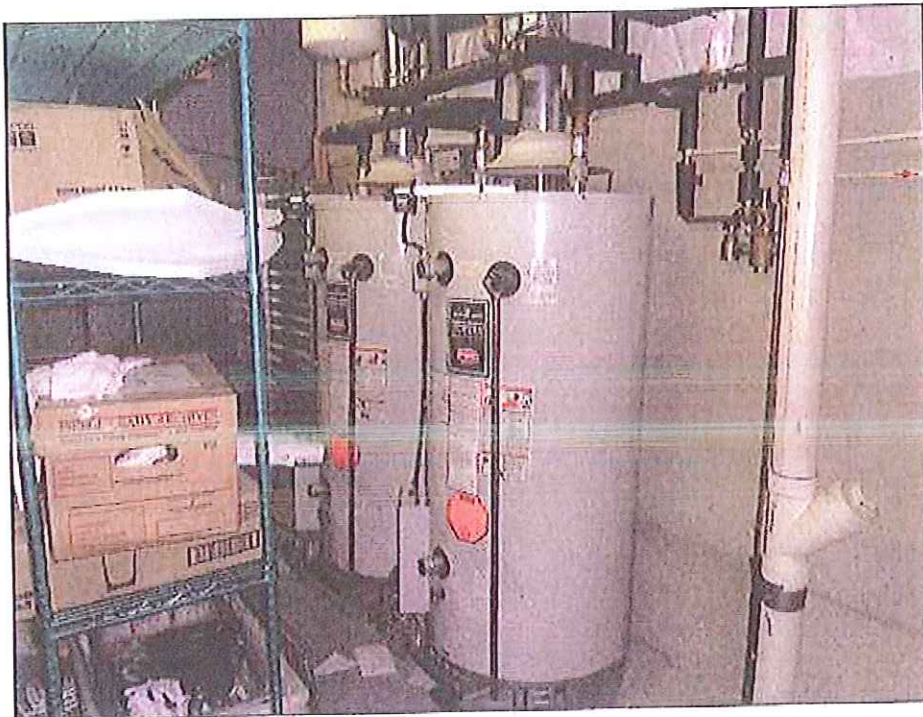

1. PHOTOGRAPHS OF SUBJECT

DATE PHOTOGRAPHS TAKEN  
October 25, 2011

1215 NEW LONDON ROAD  
VIEWING SUBJECT PROPERTY

**VIEWING FRONT ELEVATION**

**VIEWING REAR ELEVATION**

**VIEWING HVAC SYSTEM**

**VIEWING HOT WATER TANKS**