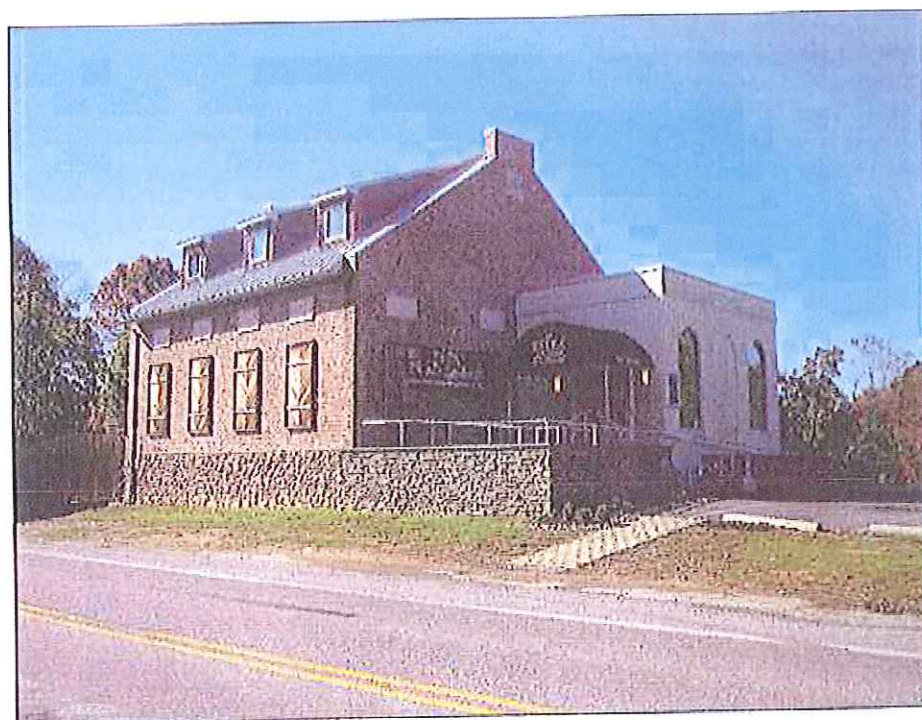

1. PHOTOGRAPHS OF SUBJECT

DATE PHOTOGRAPHS TAKEN  
October 25, 2011

1215 NEW LONDON ROAD  
VIEWING SUBJECT PROPERTY

**VIEWING FRONT ELEVATION**

**VIEWING REAR ELEVATION**

**VIEWING HVAC SYSTEM**

**VIEWING HOT WATER TANKS**

VIEWING ALONG NEW LONDON ROAD