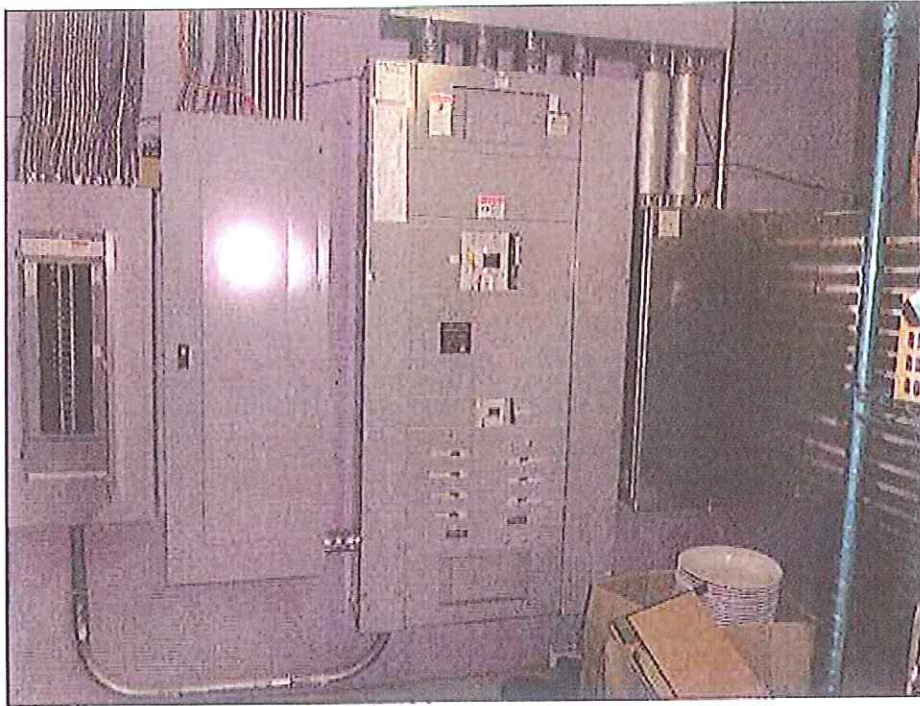

1. PHOTOGRAPHS OF SUBJECT

DATE PHOTOGRAPHS TAKEN  
October 25, 2011

1215 NEW LONDON ROAD  
VIEWING SUBJECT PROPERTY

**VIEWING FRONT ELEVATION**

**VIEWING REAR ELEVATION**

**VIEWING HVAC SYSTEM**

**VIEWING HOT WATER TANKS**