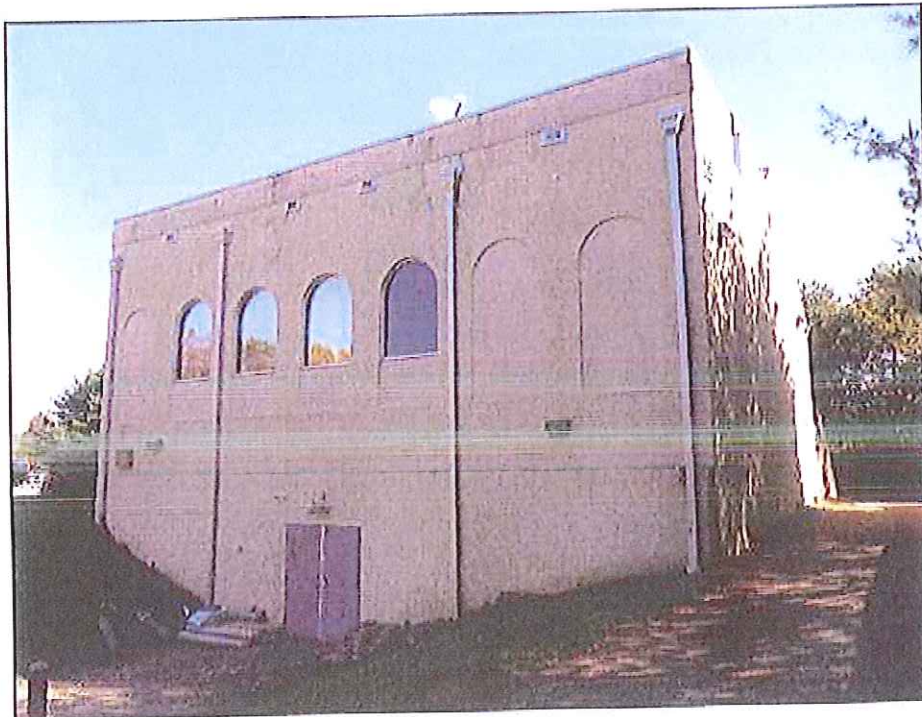

1. PHOTOGRAPHS OF SUBJECT

DATE PHOTOGRAPHS TAKEN  
October 25, 2011

1215 NEW LONDON ROAD  
VIEWING SUBJECT PROPERTY

**VIEWING FRONT ELEVATION**

**VIEWING REAR ELEVATION**

**VIEWING HVAC SYSTEM**

**VIEWING HOT WATER TANKS**

**VIEWING LAVATORY**

**VIEWING LAVATORY**

**VIEWING BASEMENT AREA**

**VIEWING SEPTIC**

**VIEWING INGROUND PROPANE TANKS**

**VIEWING ON-SITE PARKING AREA**

**VIEWING ON-SITE PARKING AREA**

**VIEWING ALONG NEW LONDON ROAD**

VIEWING ALONG NEW LONDON ROAD