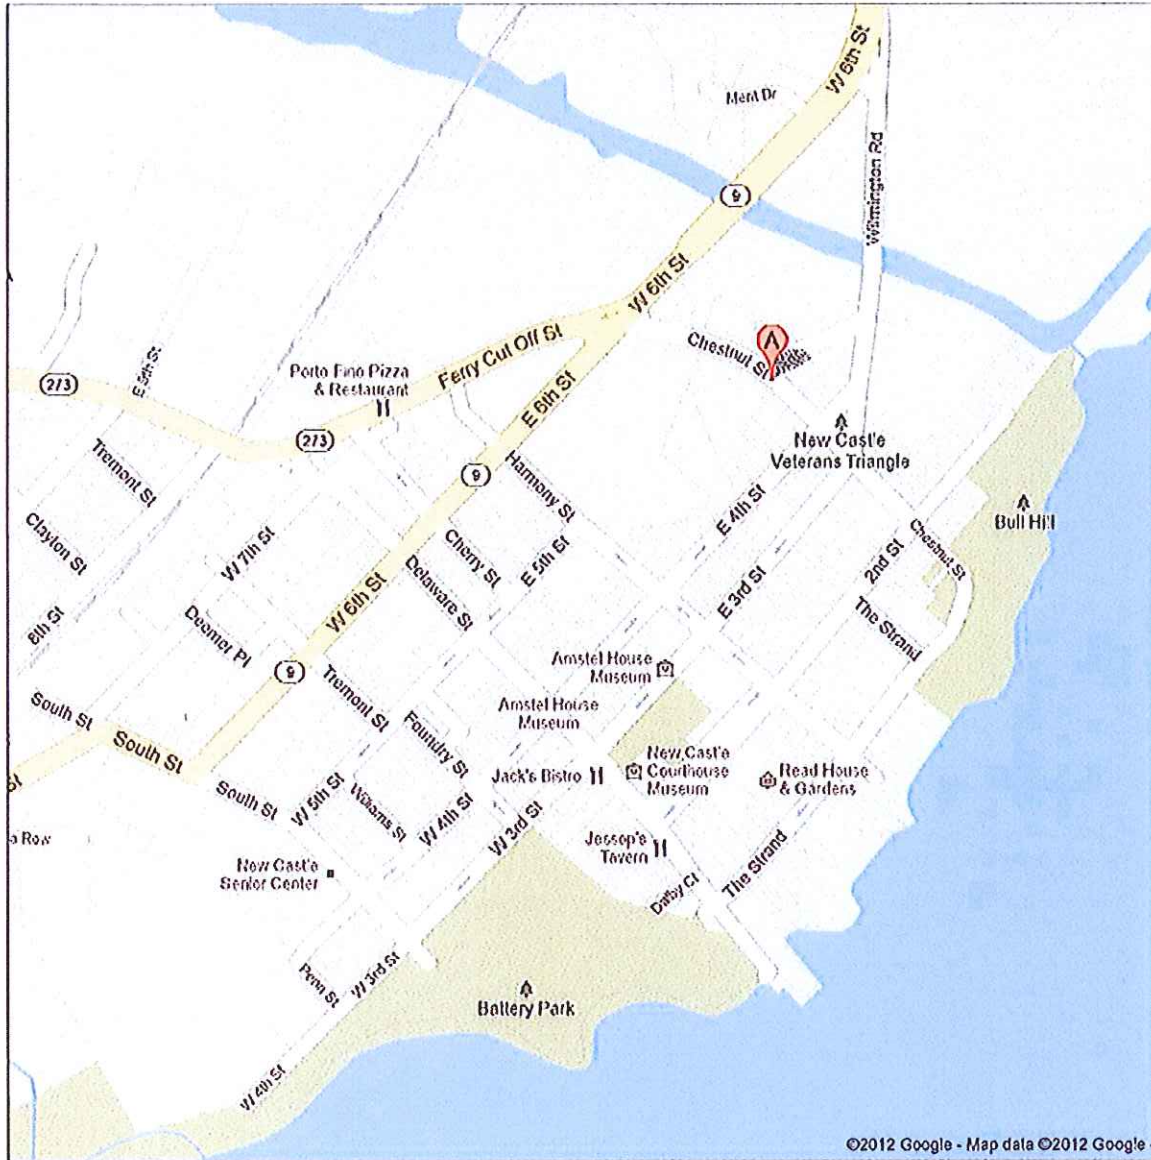

Fulton Property

From:
Center City Wilmington, Delaware

- Head S. on US-13/South Market St., Wilmington go 0.4 mi
- Continue onto Rogers Rd. go 0.6 mi
- Turn right onto DE-9 S/New Castle Ave go 3.4 mi
- Turn left onto Chestnut St. go 0.1 mi

Property on right

Address 420 Chestnut St
New Castle, DE 19720

Get Google Maps on your phone
Text the word "GMAPS" to 466453

Directions to 420 Chestnut St, New Castle, DE 19720
4.6 mi - about 12 mins

Save trees. Go green!
Download Google Maps on your phone at google.com/gmm