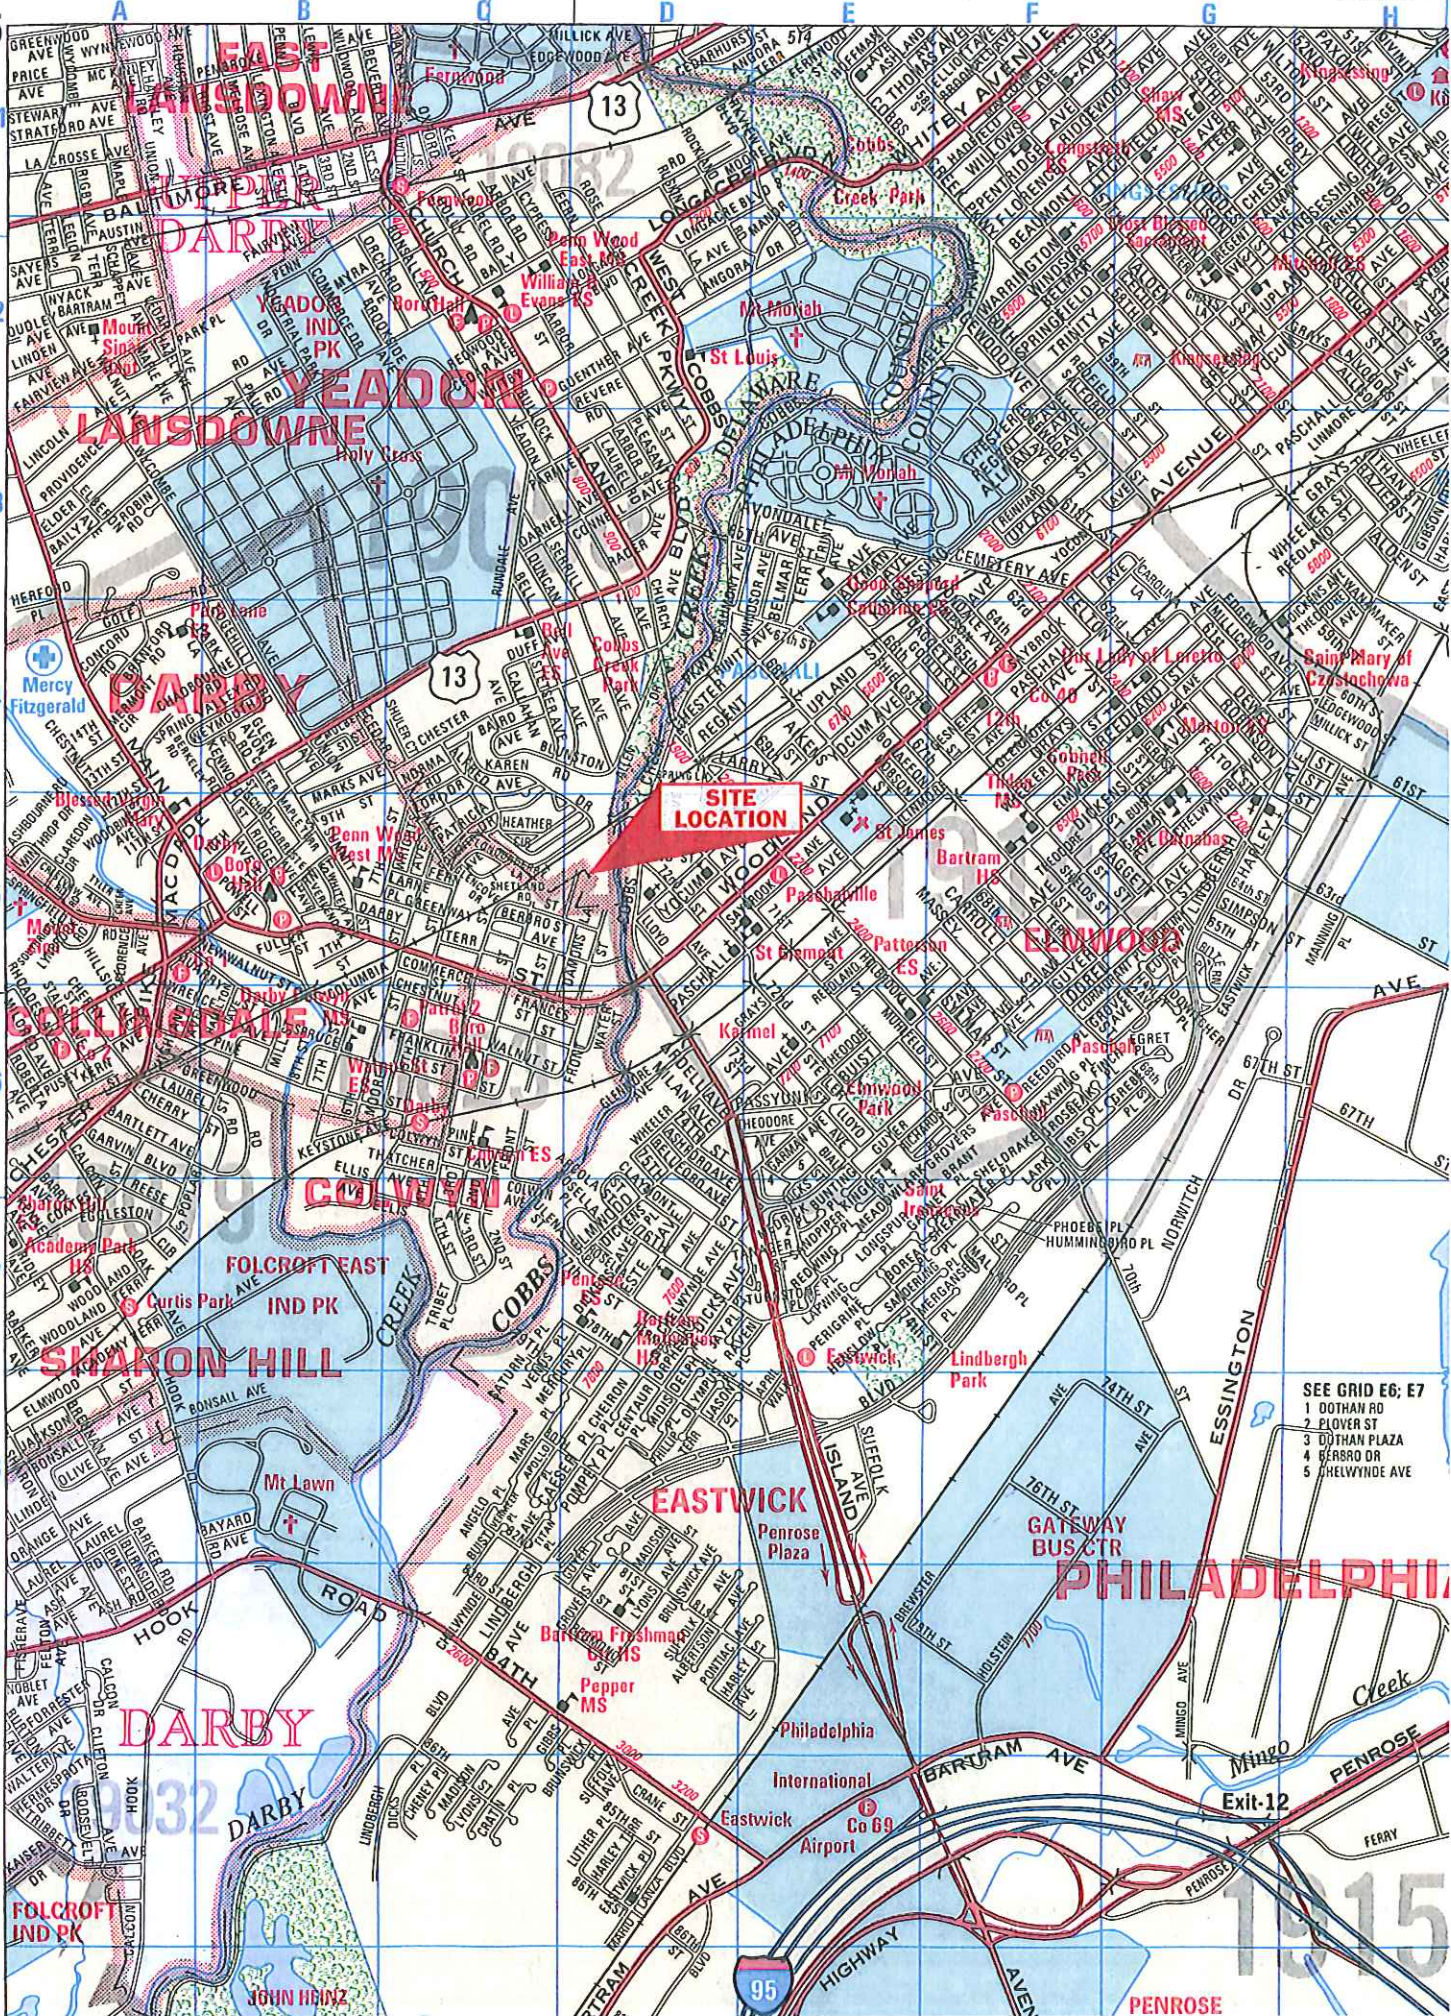

39°55'00"

Joins Map P184 220,000 FT

- SEE GRID E6; E7
- 1 DOTHAN RD
 - 2 PLOYER ST
 - 3 DOTHAN PLAZA
 - 4 BERRAO DR
 - 5 CHELWYNDE AVE

1915